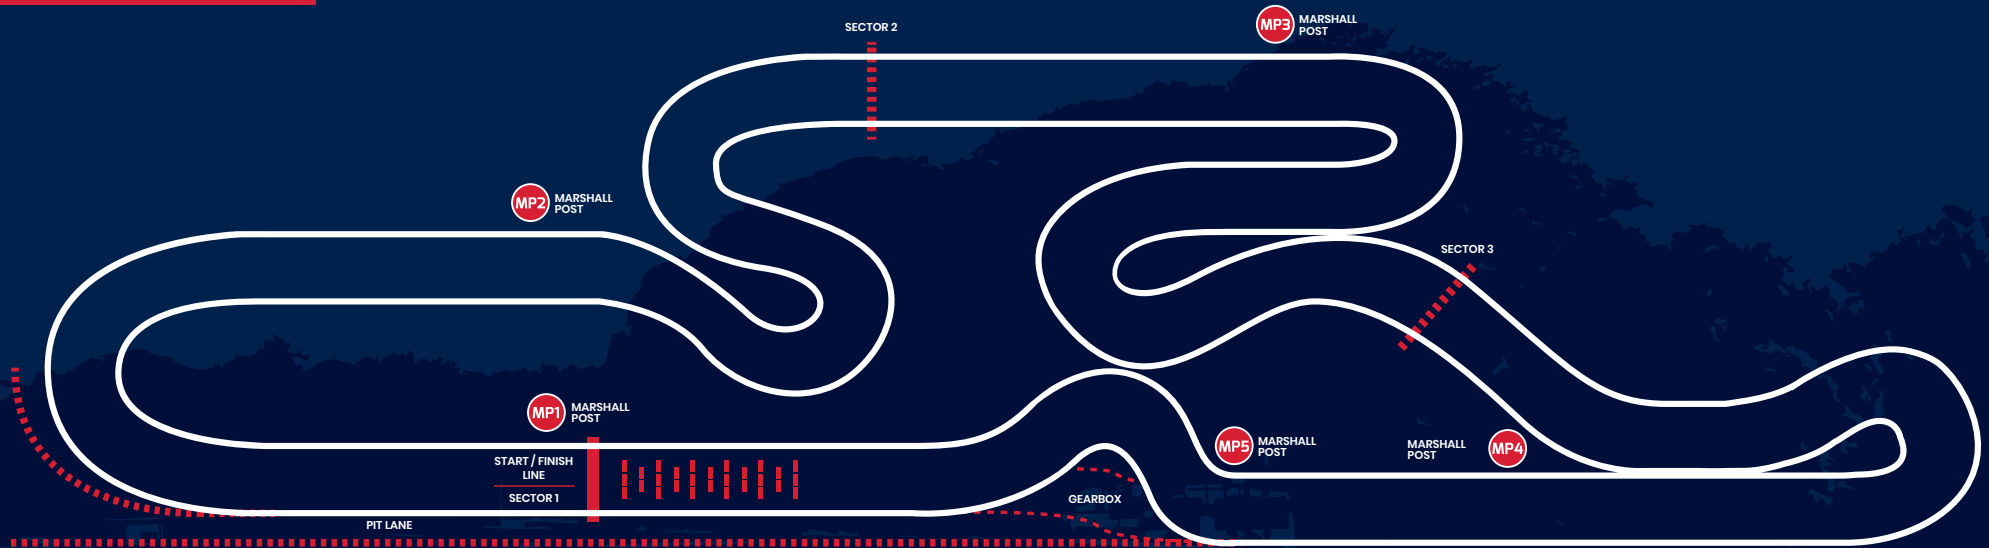

Circuit Information

Updated: 22nd December 2018

Track Tour

Information

The Mansell Kart Racing Club circuit is a unique outdoor track set in a rural location next to the airfield at Dunkeswell. The track measures just over 1km long and an average of 8 metres wide and laid with smooth racing Tarmac. With challenging & technical corners and long straights, there are plenty of opportunities for over taking.